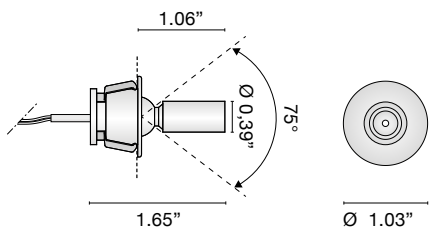

L676373

0.066 lb

WW Led 1W 350 mA 143lm 3000K

W Led 1W 350 mA 151lm 4000K

.31/WW .31/W

P 0.79"

Accessories

L670215
Plastic Box