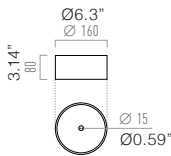

FINISHES:  
 002 Black  
 060 Snow White  
 003 White  
 006 Graphite  
 101 Gray

	INDEX	SOURCE / OUTPUT	LUMINOUS FLUX	ANGLE	LIGHT COLOUR
SOFTLIGHT C S 2700	L3854.1103.Dx6.	LED 12.6 W	1440 lm	—	2700 K CRI≥95
SOFTLIGHT C S 3000	L3854.1103.Dx7.	LED 12.6 W	1440 lm	—	3000 K CRI≥95
SOFTLIGHT C S 4000	L3854.1103.Dx8.	LED 12.6 W	1540 lm	—	4000 K CRI≥95