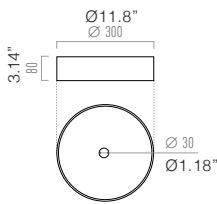

FINISHES:  
 002 Black  
 060 Snow White  
 003 White  
 006 Graphite  
 101 Gray

	INDEX	SOURCE / OUTPUT	LUMINOUS FLUX	ANGLE	LIGHT COLOUR
SOFTLIGHT C S 2700	L3854.1103.Dx6.	LED 12.6 W	1440 lm	—	2700 K CRI≥95
SOFTLIGHT C S 3000	L3854.1103.Dx7.	LED 12.6 W	1440 lm	—	3000 K CRI≥95
SOFTLIGHT C S 4000	L3854.1103.Dx8.	LED 12.6 W	1540 lm	—	4000 K CRI≥95