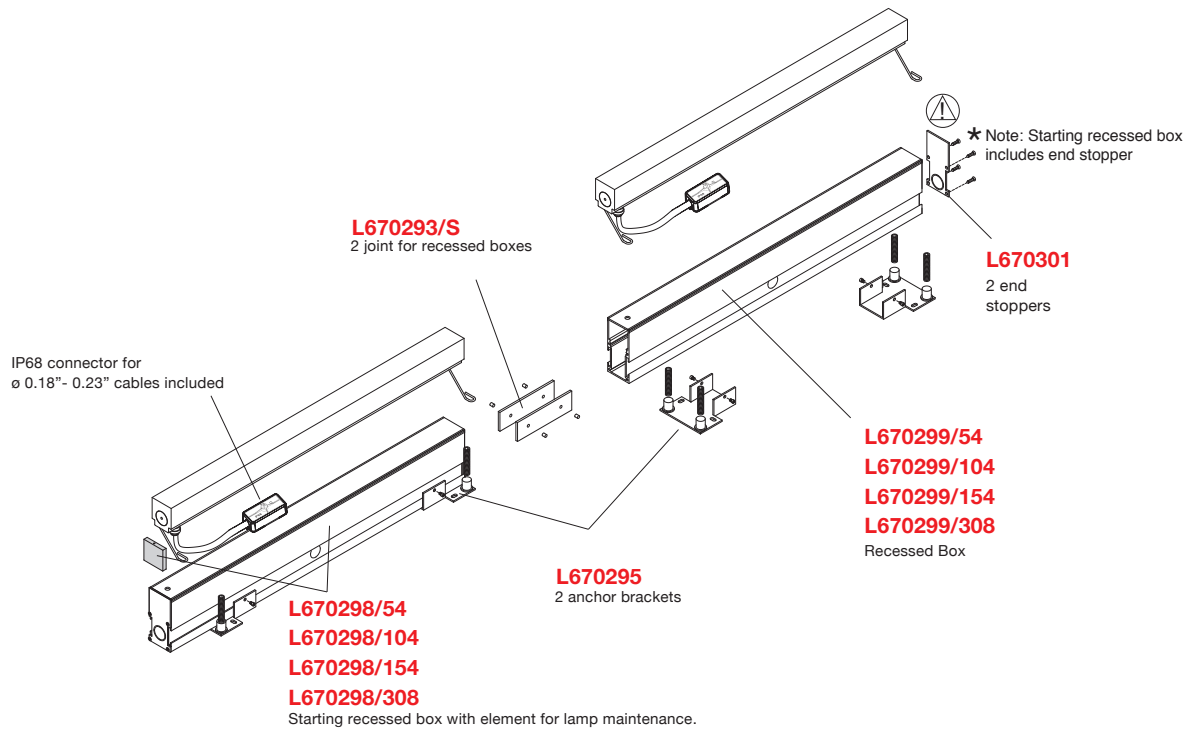

SPOOKY™

OUTDOOR RECESSED LED

TYPE:

PROJECT NAME:

L676417 1.76 lb

Led 24V

L670298

| | | |
|------|------------------------|---------|
| /54 | 21.69" x 1.57" x 3.54" | 1.98 lb |
| /104 | 41.37" x 1.57" x 3.54" | 3.74 lb |
| /154 | 61.06" x 1.57" x 3.54" | 5.73 lb |

L670299

| | | |
|------|-------------------------|----------|
| /54 | 21.29" x 1.57" x 3.54" | 1.76 lb |
| /104 | 40.98" x 1.57" x 3.54" | 3.52 lb |
| /154 | 60.66" x 1.57" x 3.54" | 5.51 lb |
| /308 | 121.29" x 1.57" x 3.54" | 12.56 lb |

LED linear walk-over IP67 in coextruded transparent and opal methacrylate. Modular anodized aluminum blind boxes (reinforced anodizing for outdoor). To be installed into floor or wall to compose endless light lines.

FINISHES:
.01 White

AVAILABLE LENGTHS:

| | |
|----------------|----------------|
| 14cm (5.51") | 24cm (9.44") |
| 34cm (13.38") | 44cm (17.32") |
| 54cm (21.25") | 64cm (25.19") |
| 74cm (29.13") | 84cm (33.07") |
| 94cm (37") | 104cm (40.94") |
| 114cm (44.88") | 124cm (48.81") |
| 134cm (52.75") | 144cm (56.69") |
| 154cm (60.62") | |