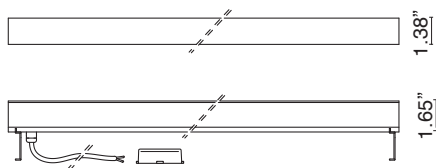

SPOOKY™

OUTDOOR RECESSED LED

TYPE:

PROJECT NAME:

L676417 1.76 lb

Led 24V

L670298

| | | |
|------|------------------------|---------|
| /54 | 21.69" x 1.57" x 3.54" | 1.98 lb |
| /104 | 41.37" x 1.57" x 3.54" | 3.74 lb |
| /154 | 61.06" x 1.57" x 3.54" | 5.73 lb |

L670299

| | | |
|------|-------------------------|----------|
| /54 | 21.29" x 1.57" x 3.54" | 1.76 lb |
| /104 | 40.98" x 1.57" x 3.54" | 3.52 lb |
| /154 | 60.66" x 1.57" x 3.54" | 5.51 lb |
| /308 | 121.29" x 1.57" x 3.54" | 12.56 lb |

FINISHES:
.01 White

AVAILABLE LENGTHS:

| | |
|----------------|----------------|
| 14cm (5.51") | 24cm (9.44") |
| 34cm (13.38") | 44cm (17.32") |
| 54cm (21.25") | 64cm (25.19") |
| 74cm (29.13") | 84cm (33.07") |
| 94cm (37") | 104cm (40.94") |
| 114cm (44.88") | 124cm (48.81") |
| 134cm (52.75") | 144cm (56.69") |
| 154cm (60.62") | |