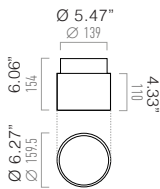

FINISHES:
 002 Black
 060 Snow White
 003 White
 006 Graphite
 101 Gray

INDEX	SOURCE / OUTPUT	LUMINOUS FLUX	ANGLE	LIGHT COLOUR
SPUN CEILING 2700	L3833.1110.Dx6. LED 20 W	2650 lm	—	2700 K CRI≥95
SPUN CEILING 3000	L3833.1110.Dx7. LED 20 W	2650 lm	—	3000 K CRI≥95
SPUN CEILING 4000	L3833.1110.Dx8. LED 20 W	2800 lm	—	4000 K CRI≥95