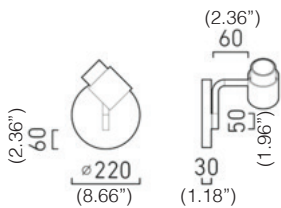

ORDERING INFO

Model	Finish	Output	LED	Voltage	Dimming
☐ L3833.2102	<i>See below</i>	☐ LED 12.8W	☐ 27K (2700K) ☐ 30K (3000K) ☐ 40K (4000K)	☐ 120V ☐ 277V	☐ LTE (Leading/Trailing Edge Dim) ☐ 010V (0-10V)