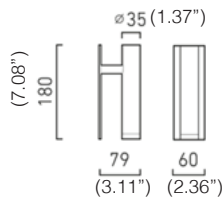

Installation Note:
Fixture includes 4" x 4" square backplate

ORDERING INFO

Model	Finish	Output	LED	Voltage	Dimming
☐ L3815.2106 (without switch)	<i>See below</i>	☐ LED 6.4W	☐ 27K (2700K)	☐ 120V	☐ LTE (Leading/Trailing Edge Dim)
☐ L3815.2107 (with infrared switch)			☐ 30K (3000K)	☐ 277V	☐ 010V (0-10V)
			☐ 40K (4000K)