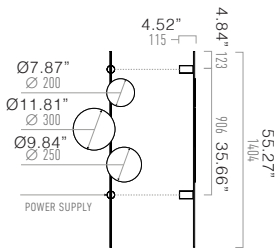

**FINISHES:**

- 002 Black
- 060 Snow White
- 003 White
- 006 Graphite
- 101 Gray

INDEX	SOURCE / OUTPUT	LUMINOUS FLUX	ANGLE	LIGHT COLOUR
TRIO W A 2700	L3828.2101.996. 3 x LED 6 W	3 x 428 lm	>90°	2700 K CRI≥95
TRIO W A 3000	L3828.2101.997. 3 x LED 6 W	3 x 474 lm	>90°	3000 K CRI≥95
TRIO W A 4000	L3828.2101.998. 3 x LED 6 W	3 x 543 lm	>90°	4000 K CRI≥95

TRIO W B 2700	L3828.2102.996. 3 x LED 6 W	3 x 428 lm	>90°	2700 K CRI≥95
TRIO W B 3000	L3828.2102.997. 3 x LED 6 W	3 x 474 lm	>90°	3000 K CRI≥95
TRIO W B 4000	L3828.2102.998. 3 x LED 6 W	3 x 543 lm	>90°	4000 K CRI≥95