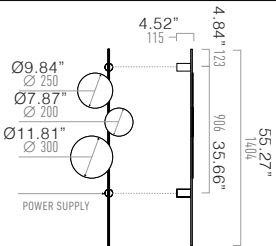

**FINISHES:**

- 002 Black
- 060 Snow White
- 003 White
- 006 Graphite
- 101 Gray

INDEX	SOURCE / OUTPUT	LUMINOUS FLUX	ANGLE	LIGHT COLOUR
TRIO W A 2700	L3828.2101.996. 3 x LED 6 W	3 x 428 lm	>90°	2700 K CRI≥95
TRIO W A 3000	L3828.2101.997. 3 x LED 6 W	3 x 474 lm	>90°	3000 K CRI≥95
TRIO W A 4000	L3828.2101.998. 3 x LED 6 W	3 x 543 lm	>90°	4000 K CRI≥95