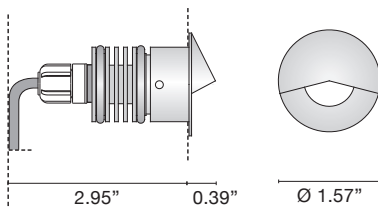

VISTA™

RECESSED

TYPE:

PROJECT NAME:

Recessed spot (IP 67) with frame in stainless steel AISI 316L and aluminum heat sink. Neoprene cable 11.8". Diffuser with anti-dazzling eyelid. Mounting with or without recessed box.

FINISHES:
.33 AISI 316L Stainless Steel

L676362

0.22 lb

/WW Led max 2W 500mA 199lm 3000K

/W Led max 2W 500mA 209lm 4000K

Accessories

0216
Plastic Box

0220
Junction box + IP Connector

.33/W .33/WW Inox AISI 316L

1.18"

ORDERING INFO

Model (Order Code)	Finish	LED	Remote Driver Options (500mA 12W)
	<input type="radio"/> .33 AISI 316L Stainless Steel	<input type="radio"/> 3000K	<input type="radio"/> 120V On/Off (Min 1 Max 6 Fixtures)
		<input type="radio"/> 4000K	<input type="radio"/> 120V Phase Dimming (Min 3 Max 6 Fixtures)
			<input type="radio"/> 120V 0-10V Dimming (Min 3 Max 6 Fixtures)
			<input type="radio"/> 277V 0-10V Dimming (Min 3 Max 6 Fixtures)