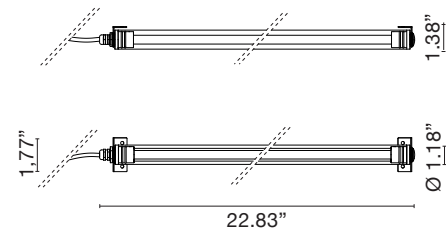

WANDA™ RGB

LINEAR PROFILE LED

TYPE:

PROJECT NAME:

L674538

1.10 lb

Led 7.2W 24V RGB

.33

L674539

2.20 lb

Led 15.8W 24V RGB

.33

Adjustable LED profile IP67 in coextruded anti-UV transparent methacrylate and AISI 316L stainless steel terminals. Neoprene cable 39.3". Wall or ceiling installation possible.

FINISHES:

.33 AISI 316L Stainless Steel

CUSTOM LENGTHS:

Available in custom lengths ranging from 7.08" to 117.32". Wattage and lumen output vary by length. Please contact us for more information.

SPECIFICATION SHEET