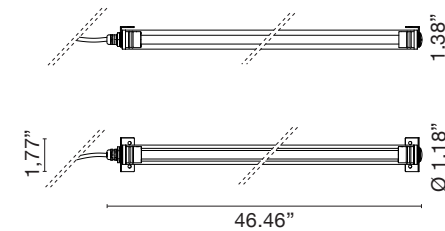

WANDA™ RGB

LINEAR PROFILE LED

TYPE:

PROJECT NAME:

L674538

1.10 lb

Led 7.2W 24V RGB

.33

L674539

2.20 lb

Led 15.8W 24V RGB

.33

Adjustable LED profile IP67 in coextruded anti-UV transparent methacrylate and AISI 316L stainless steel terminals. Neoprene cable 39.3". Wall or ceiling installation possible.

FINISHES:

.33 AISI 316L Stainless Steel

CUSTOM LENGTHS:

Available in custom lengths ranging from 7.08" to 117.32". Wattage and lumen output vary by length. Please contact us for more information.

SPECIFICATION SHEET