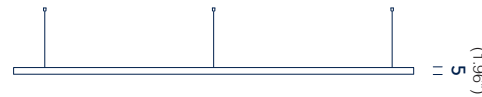

### CIRCLE | 3m (118.11")

Linear LED | diffused | cri 90 |

note | 6 adjustable metal cables length 3m

Shipped in 3 arches | Packaging 310x110x15cm

DOWNLIGHT | 2 remote drivers 100W each |

2 electrical cable 5m