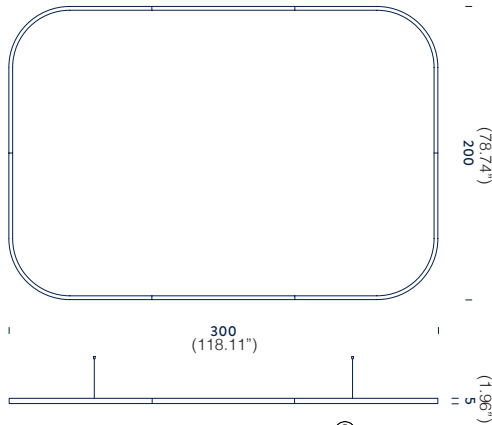

ZIRKOL™

SUSPENSION

TYPE:

PROJECT NAME:

RECTANGLE | 3x2m (118.11"x78.74")

Linear LED | diffused | cri 90 |

note | 4 adjustable metal cables length 3m

Shipped in 2 arches | Packaging 310x110x15cm

DOWNLIGHT | 2 remote drivers 100W each |

2 electrical cables length 5m

accessory | 2 x canopy or ceiling plate for remote drivers

CCT 2700K | 134W | 7764lm

○ L10BZRQ1610G15DBO *structure white*

● L10BZRQ1610G15DNE *structure black*

● L10BZRQ1610G15DOR *structure matte gold*

CCT 3000K | 134W | 8220lm

○ L10BZRQ1610G15WBO *structure white*

● L10BZRQ1610G15WNE *structure black*

● L10BZRQ1610G15WOR *structure matte gold*

CCT 4000K | 134W | 9134lm

○ L10BZRQ1610G15NBO *structure white*

● L10BZRQ1610G15NNE *structure black*

● L10BZRQ1610G15NOR *structure matte gold*

UP-DOWNLIGHT | 4 remote drivers 100W each |

4 electrical cables length 5m

accessory | 4 x canopy or ceiling plate for remote drivers

CCT 2700K | 268W | 15527lm

○ L10BZRQ1720G15DBO *structure white*

● L10BZRQ1720G15DNE *structure black*

● L10BZRQ1720G15DOR *structure matte gold*

CCT 3000K | 268W | 16440lm

○ L10BZRQ1720G15WBO *structure white*

● L10BZRQ1720G15WNE *structure black*

● L10BZRQ1720G15WOR *structure matte gold*

CCT 4000K | 268W | 18267lm

○ L10BZRQ1720G15NBO *structure white*

● L10BZRQ1720G15NNE *structure black*

● L10BZRQ1720G15NOR *structure matte gold*