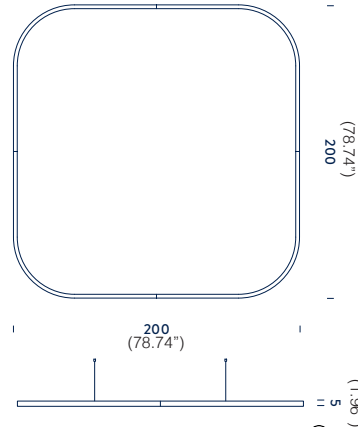

SQUARE | 2x2m (78.74"x78.74")

Linear LED | diffused | cri 90 |
note | 4 adjustable metal cables length 3m
Shipped in 2 arches | Packaging 210x110x15cm

DOWNLIGHT | 2 remote drivers 100W each |
2 electrical cable length 5m
accessory | 2 x canopy or ceiling plate for remote drivers
CCT 2700K | 105W | 6098lm
☐ L10BZRQ1608G15DBO *structure white*
☒ L10BZRQ1608G15DNE *structure black*
☐ L10BZRQ1608G15DOR *structure matte gold*

CCT 3000K | 105W | 6456lm
☐ L10BZRQ1608G15WBO *structure white*
☒ L10BZRQ1608G15WNE *structure black*
☐ L10BZRQ1608G15WOR *structure matte gold*

CCT 4000K | 105W | 7174lm
☐ L10BZRQ1608G15NBO *structure white*
☒ L10BZRQ1608G15NNE *structure black*
☐ L10BZRQ1608G15NOR *structure matte gold*

UP-DOWNLIGHT | 4 remote drivers 100W each |
4 electrical cables length 5m
accessory | 4 x canopy or ceiling plate for remote drivers
CCT 2700K | 211W | 12195lm
☐ L10BZRQ1716G15DBO *structure white*
☒ L10BZRQ1716G15DNE *structure black*
☐ L10BZRQ1716G15DOR *structure matte gold*

CCT 3000K | 211W | 12912lm
☐ L10BZRQ1716G15WBO *structure white*
☒ L10BZRQ1716G15WNE *structure black*
☐ L10BZRQ1716G15WOR *structure matte gold*

CCT 4000K | 211W | 14347lm
☐ L10BZRQ1716G15NBO *structure white*
☒ L10BZRQ1716G15NNE *structure black*
☐ L10BZRQ1716G15NOR *structure matte gold*

SPECIFICATION SHEET

LEDOLOGY®

A Luminart® BRAND

WWW.LEDOLOGY.COM
Last updated: 4/29/21