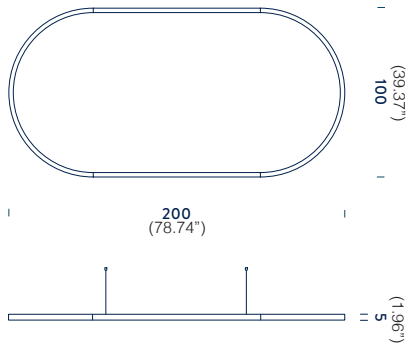

ZIRKOL™

SUSPENSION

TYPE:

PROJECT NAME:

OVAL | 2x1m (78.74"x39.37")

Linear LED | diffused | cri 90 |

note | 4 adjustable metal cables length 3m

Shipped assembled | Packaging 210x110x15cm.

DOWNLIGHT | 1 remote driver 100W |

1 electrical cable length 5m

accessory | canopy or ceiling plate for remote driver

CCT 2700K | 74W | 4282lm

○ L10BZRO16A20G15DBO *structure white*

● L10BZRO16A20G15DNE *structure black*

● L10BZRO16A20G15DOR *structure matte gold*

CCT 3000K | 74W | 4533lm

○ L10BZRO16A20G15WBO *structure white*

● L10BZRO16A20G15WNE *structure black*

● L10BZRO16A20G15WOR *structure matte gold*

CCT 4000K | 74W | 5037lm

○ L10BZRO16A20G15NBO *structure white*

● L10BZRO16A20G15NNE *structure black*

● L10BZRO16A20G15NOR *structure matte gold*

UP-DOWNLIGHT | 2 remote drivers 100W each |

2 electrical cables length 5m

accessory | 2 x canopy or ceiling plate for remote drivers

CCT 2700K | 148W | 8563lm

○ L10BZRO17A20G15DBO *structure white*

● L10BZRO17A20G15DNE *structure black*

● L10BZRO17A20G15DOR *structure matte gold*

CCT 3000K | 148W | 9067lm

○ L10BZRO17A20G15WBO *structure white*

● L10BZRO17A20G15WNE *structure black*

● L10BZRO17A20G15WOR *structure matte gold*

CCT 4000K | 148W | 10074lm

○ L10BZRO17A20G15NBO *structure white*

● L10BZRO17A20G15NNE *structure black*

● L10BZRO17A20G15NOR *structure matte gold*