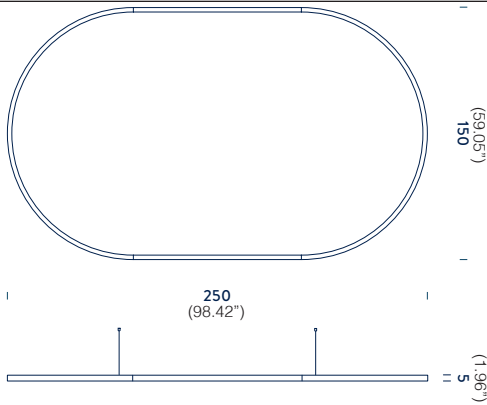

## SUSPENSION

TYPE:

PROJECT NAME:

○ **OVAL | 2.5x1.5m (98.42"x59.05")**

Linear LED | diffused | cri 90 |

*note* | 4 adjustable metal cables length 3m

Shipped in 4 pieces | Packaging 160x160x15cm

**DOWNLIGHT** | 1 remote driver 100W |