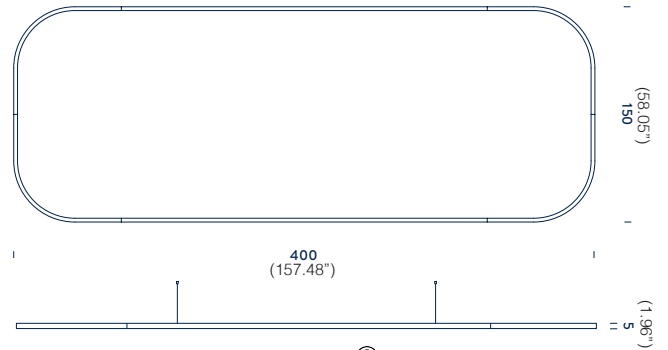

**RECTANGLE | 4x1.5m (157.48"x59.05")** 

Linear LED | diffused | cri 90 |

*note* | 4 adjustable metal cables length 3m

Shipped in 4 pieces | Packaging 310x110x15cm

**DOWNLIGHT** | 2 remote drivers 100W each |