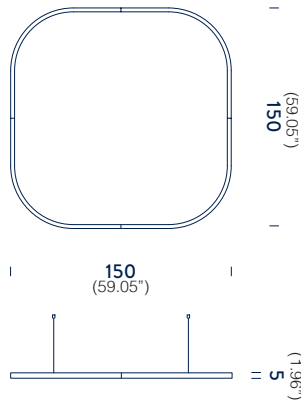

ZIRKOL™

SUSPENSION

TYPE:

PROJECT NAME:

SQUARE | 1.5x1.5m (59.05"x59.05")

Linear LED | diffused | cri 90 |
note | 4 adjustable metal cables length 3m
Shipped assembled | Packaging 160x160x15cm

DOWNLIGHT | 1 remote driver 100W |
1 electrical cable length 5m
accessory | canopy or ceiling plate for remote driver
CCT 2700K | 77W | 4432lm
☐ L10BZRQ1606G15DBO *structure white*
☒ L10BZRQ1606G15DNE *structure black*
☐ L10BZRQ1606G15DOR *structure matte gold*

CCT 3000K | 77W | 4692lm
☐ L10BZRQ1606G15WBO *structure white*
☒ L10BZRQ1606G15WNE *structure black*
☐ L10BZRQ1606G15WOR *structure matte gold*

CCT 4000K | 77W | 5214lm
☐ L10BZRQ1606G15NBO *structure white*
☒ L10BZRQ1606G15NNE *structure black*
☐ L10BZRQ1606G15NOR *structure matte gold*

UP-DOWNLIGHT | 2 remote drivers 100W each |
2 electrical cable length 5m
accessory | 2x canopy or ceiling plate for remote drivers
CCT 2700K | 154W | 8863lm
☐ L10BZRQ1712G15DBO *structure white*
☒ L10BZRQ1712G15DNE *structure black*
☐ L10BZRQ1712G15DOR *structure matte gold*

CCT 3000K | 154W | 9384lm
☐ L10BZRQ1712G15WBO *structure white*
☒ L10BZRQ1712G15WNE *structure black*
☐ L10BZRQ1712G15WOR *structure matte gold*

CCT 4000K | 154W | 10427lm
☐ L10BZRQ1712G15NBO *structure white*
☒ L10BZRQ1712G15NNE *structure black*
☐ L10BZRQ1712G15NOR *structure matte gold*