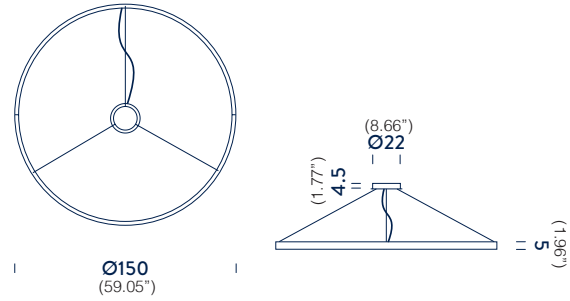

CIRCLE | 1.5m (59.05")

Linear LED | diffused | cri 90 |

note | canopy included, 3 adjustable metal cables (length from 3m to 0.5m) | Shipped assembled | Packaging 160x160x15cm

DOWNLIGHT | 1 remote driver 100W |

1 electrical cable length 4m

accessory | 3 x ceiling attachment + ceiling plate or canopy for remote driver

CCT 2700K | 68W | 3923lm

- L10BZRC1615G15DBO *structure white*
- L10BZRC1615G15DNE *structure black*
- L10BZRC1615G15DOR *structure matte gold*

CCT 3000K | 68W | 4154lm

- L10BZRC1615G15WBO *structure white*
- L10BZRC1615G15WNE *structure black*
- L10BZRC1615G15WOR *structure matte gold*

CCT 4000K | 68W | 4616lm

- L10BZRC1615G15NBO *structure white*
- L10BZRC1615G15NNE *structure black*
- L10BZRC1615G15NOR *structure matte gold*

UP-DOWNLIGHT | 2 remote drivers 100W each |

2 electrical cable length 4m

accessory | 3 x ceiling attachment + 2 x ceiling plate or canopy for remote drivers

CCT 2700K | 136W | 7847lm

- L10BZRC1715G15DBO *structure white*
- L10BZRC1715G15DNE *structure black*
- L10BZRC1715G15DOR *structure matte gold*

CCT 3000K | 136W | 8308lm

- L10BZRC1715G15WBO *structure white*
- L10BZRC1715G15WNE *structure black*
- L10BZRC1715G15WOR *structure matte gold*

CCT 4000K | 136W | 9232lm

- L10BZRC1715G15NBO *structure white*
- L10BZRC1715G15NNE *structure black*
- L10BZRC1715G15NOR *structure matte gold*

SPECIFICATION SHEET

LEDOLOGY®

A Luminart® BRAND

WWW.LEDOLOGY.COM
Last updated: 4/29/21