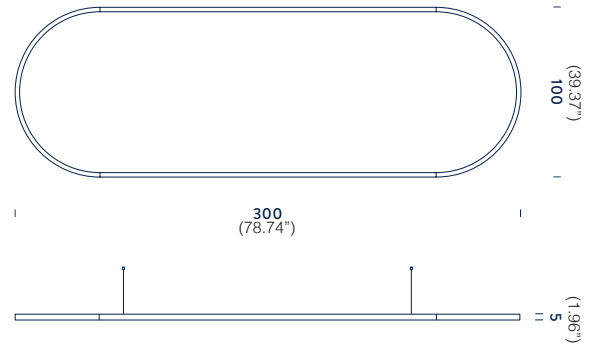

**OVAL | 3x1m (118.11"x39.37")** 

Linear LED | diffused | cri 90 |

*note* | 4 adjustable metal cables length 3m

Shipped assembled | Packaging 310x110x15cm

**DOWNLIGHT** | 2 remote drivers 100W each |

2 electrical cable length 5m