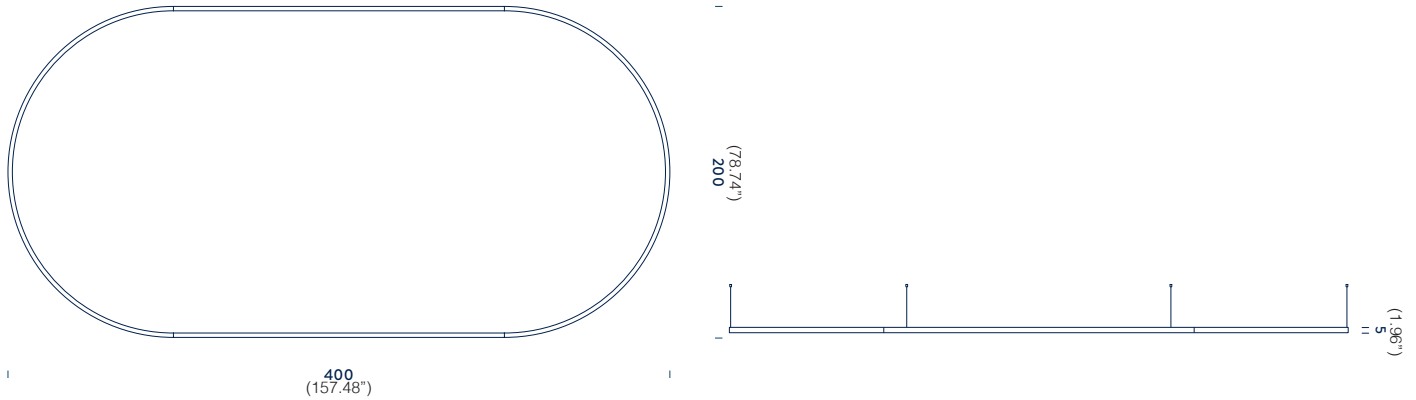

### OVAL | 4x2m (157.48"x78.74")

Linear LED | diffused | cri 90 |

*note* | 6 adjustable metal cables length 3m

Shipped in 4 pieces | Packaging 210x110x15cm

**DOWNLIGHT** | 2 remote drivers 100W each |

2 electrical cables length 5m