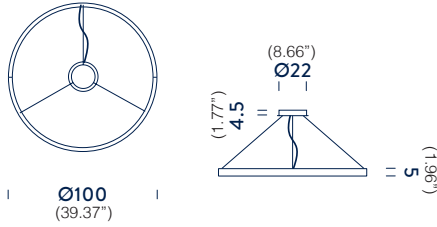

## SUSPENSION

TYPE:

PROJECT NAME:

**CIRCLE | 1m (39.37")**

Linear LED | diffused | cri 90 |

*note* | canopy included, 3 adjustable metal cables (length from 3m to 0.5m) | Shipped assembled | Packaging 110x110x15cm