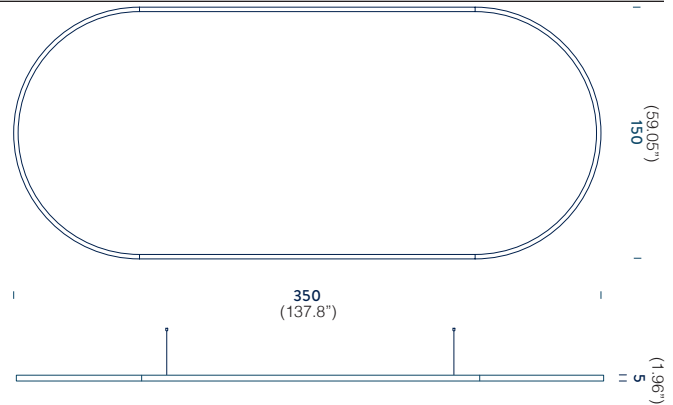

○ **OVAL | 3.5x1.5m (137.79"x59.05")**

Linear LED | diffused | cri 90 |

*note* | 4 adjustable metal cables length 3m

Shipped in 4 pieces | Packaging 210x110x15cm

**DOWNLIGHT** | 2 remote drivers 100W each |