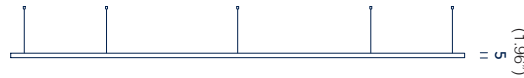

# ZIRKOL™

SUSPENSION

TYPE:

PROJECT NAME:

Ø500  
(196.85")

5  
(1.96")

**CIRCLE | 5m (196.85")** 

Linear LED | diffused | cri 90 |