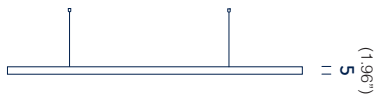

### CIRCLE | 2m (78.74")

Linear LED | diffused | cri 90 |

note | 4 adjustable metal cables length 3m

Shipped in 2 arches | Packaging 210x110x15cm

DOWNLIGHT | 1 remote driver 100W |

1 electrical cable 5m

accessory | canopy or ceiling plate for remote driver