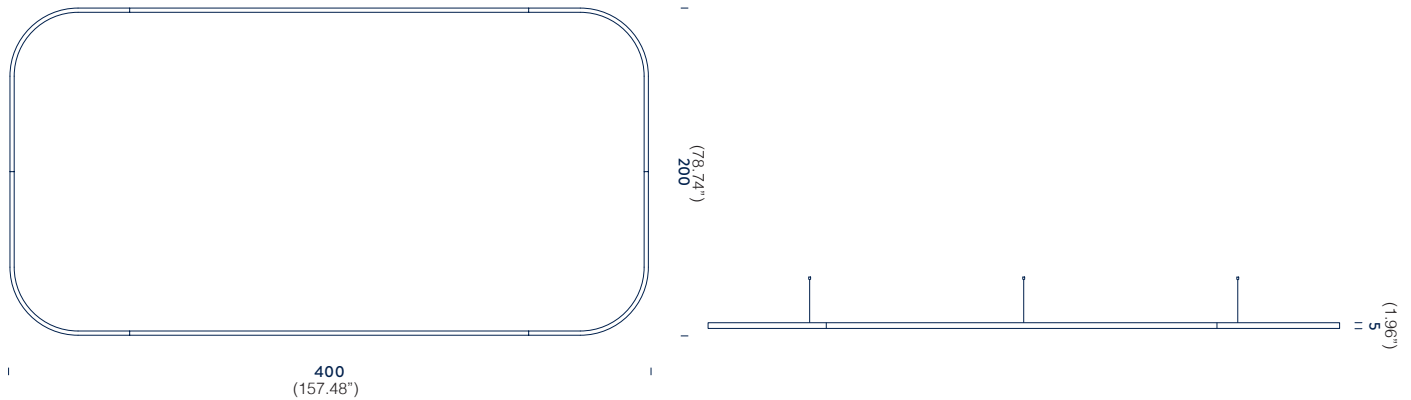

### RECTANGLE | 4x2m (157.48"x78.74")

Linear LED | diffused | cri 90 |

*note* | 6 adjustable metal cables length 3m

Shipped in 4 pieces | Packaging 310x110x15cm

**DOWNLIGHT** | 2 remote drivers 100W each |